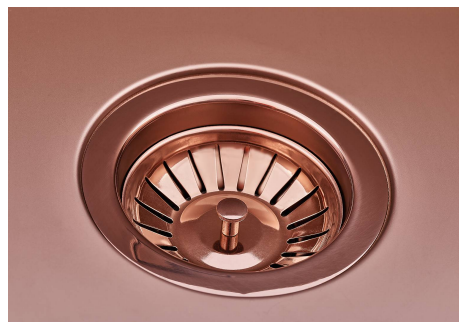

Cut out size
Dimensioni per foratura top

GALLERY