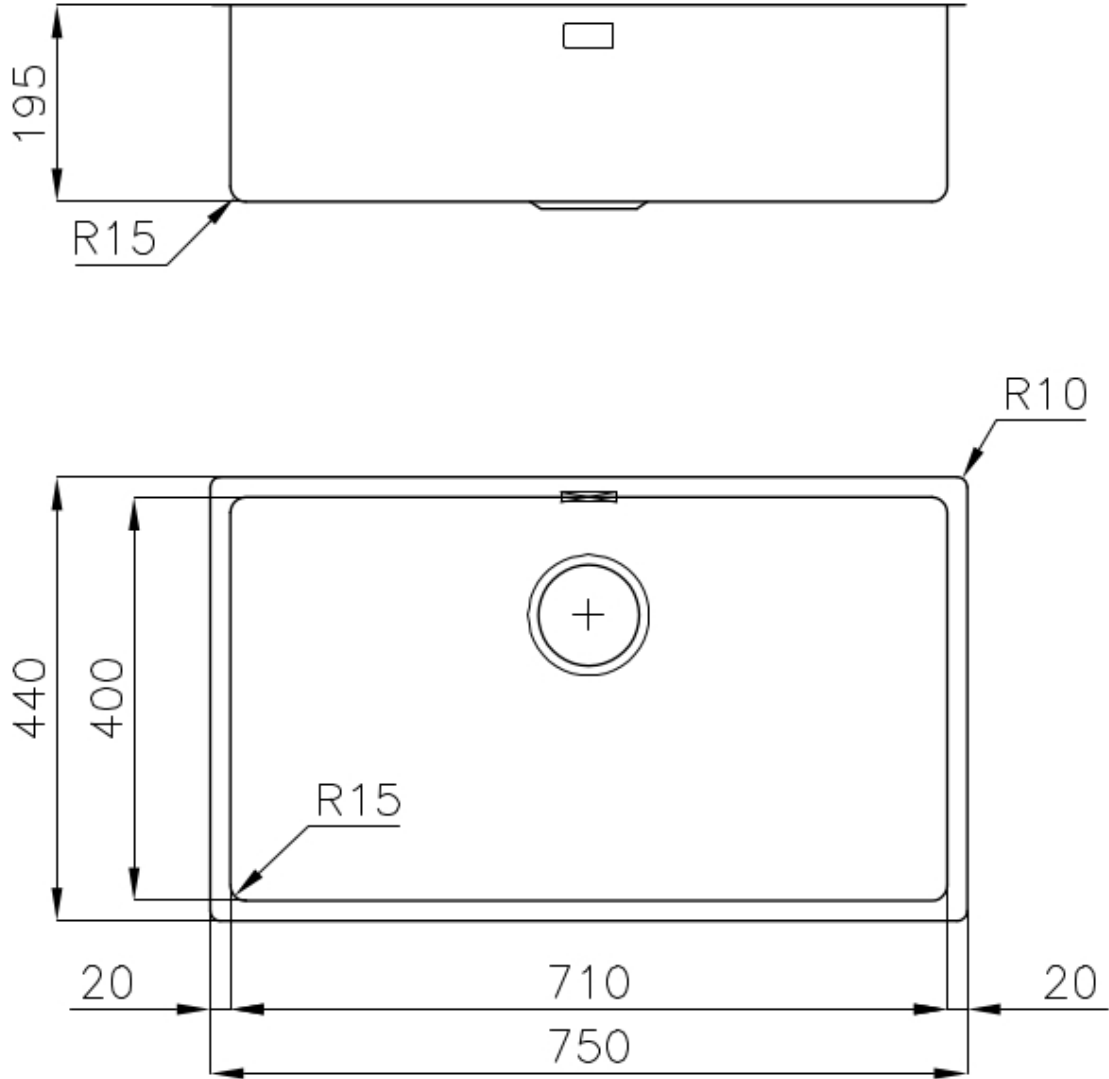

Texture Fumé

Base 80 cm

Dimensions 750x440 mm

Standard fittings Fixing hooks, gasket, drain, overflow and siphon, boxed packing

Mixer holes No standard holes

Built-in hole [View technical data sheet](#)

Drainer No

Width 75 cm

Bowl dimension 710x400mm

Number of bowls 1 bowl

Waste fitting 3,5" drain

FEATURES

Basket 3,5" waste fitting The drain is equipped with a large 3.5" drain, with the practical basket cap that prevents the discharge of solid parts.

High thickness 1mm thick steel. A significant thickness, which guarantees the maximum sturdiness and durability.

Perimetral overflow The overflow is always a security on the Foster sinks that prevents the overflow of water in case of oversights. The perimeter drain solution improves aesthetics thanks to its square and essential shape.

Small radius Bowls with squared shapes with a modern design and an increased capacity, for a minimal aesthetics connected with an extreme practicality.

TECHNICAL DATA

Cut out size
Dimensioni per foratura top