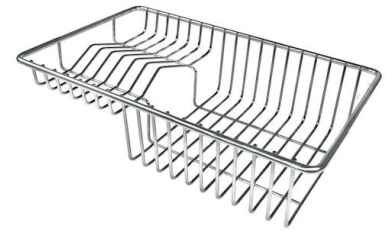

Small radius Bowls with squared shapes with a modern design and an increased capacity, for a minimal aesthetics connected with an extreme practicality.

TECHNICAL DATA

Cut out size
Dimensioni per foratura top

GALLERY

OPTIONAL ACCESSORIES

Cestello inox
8612 000

Glass chopping board
8631 300

HPDE Chopping board
8657 001

HPDE Twin chopping board
8644 101

Stainless steel plate rack
8100 154

Stainless steel plate rack
8100 303
* only in combination with the accessory
8644 101

White basket
8612 100

White bowl
8153 100

**Graters kit with ring-holder and
food collection tray**
8159 101
* only in combination with the accessory
8644 101

Stainless steel perforated tray

8151 000

* only in combination with the accessory
8644 101